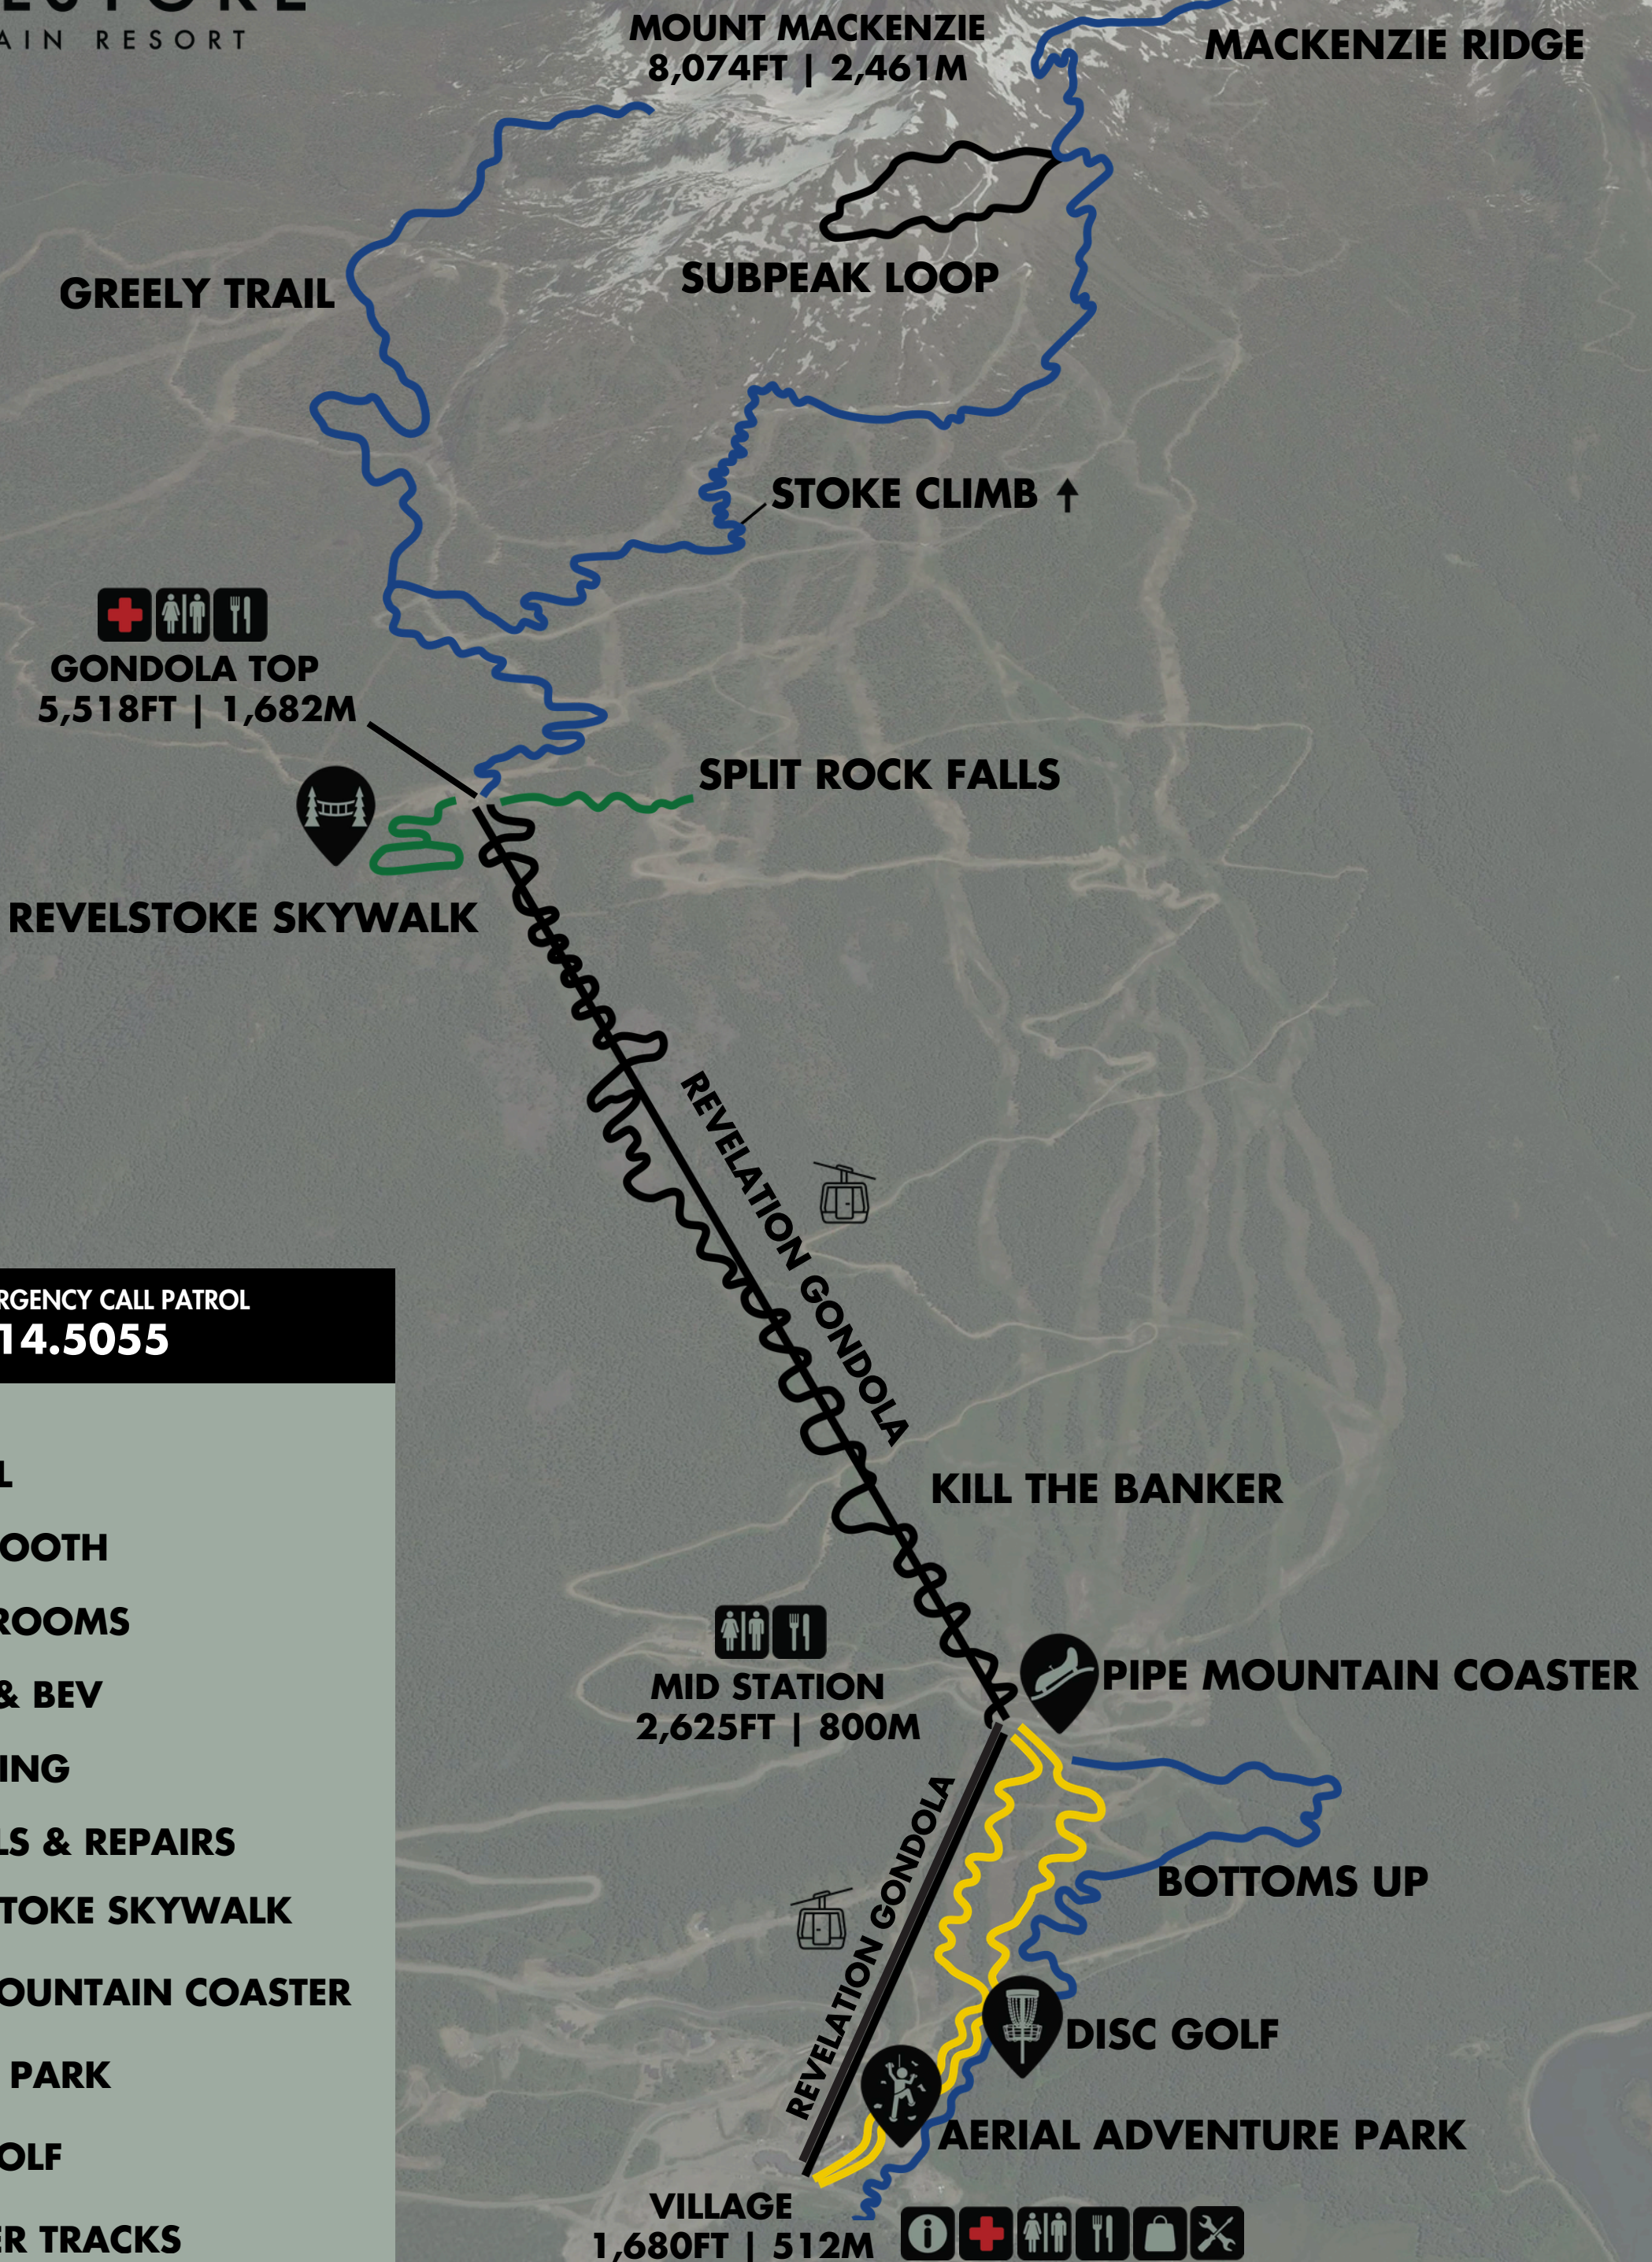

# REVELSTOKE

MOUNTAIN RESORT

**+** IN AN EMERGENCY CALL PATROL  
**250.814.5055**

-  PATROL
-  INFO BOOTH
-  WASHROOMS
-  FOOD & BEV
-  SHOPPING
-  RENTALS & REPAIRS
-  REVELSTOKE SKYWALK
-  PIPE MOUNTAIN COASTER
-  AERIAL PARK
-  DISC GOLF
-  COASTER TRACKS