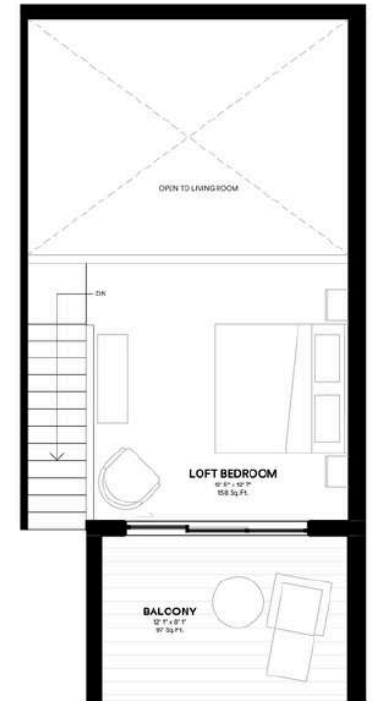

LOFT LEVEL | 167 Sq.Ft.