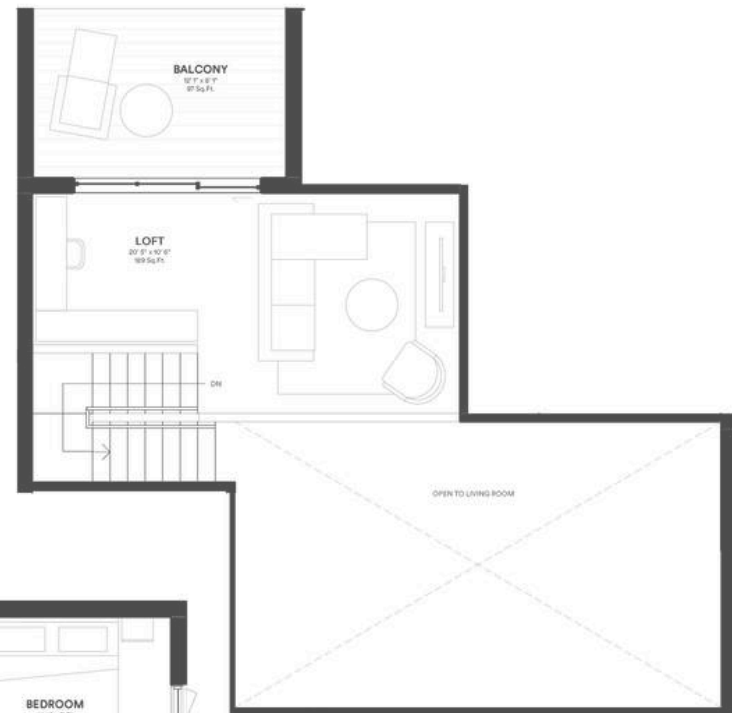

# UNIT 30

3 Bed | 2 Bathroom | Loft  
1399 SQ.FT

Mountain views

Open air spa retreat

Underground parking

Welcome lounge

Bike storage & gear wall

Garden courtyard