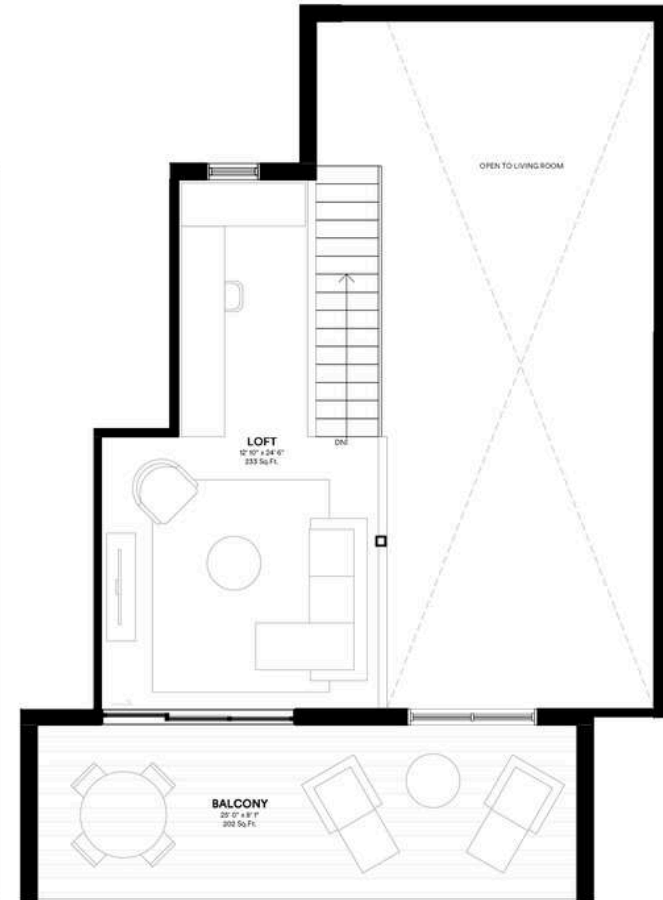

LOFT LEVEL | 243 Sq.Ft.