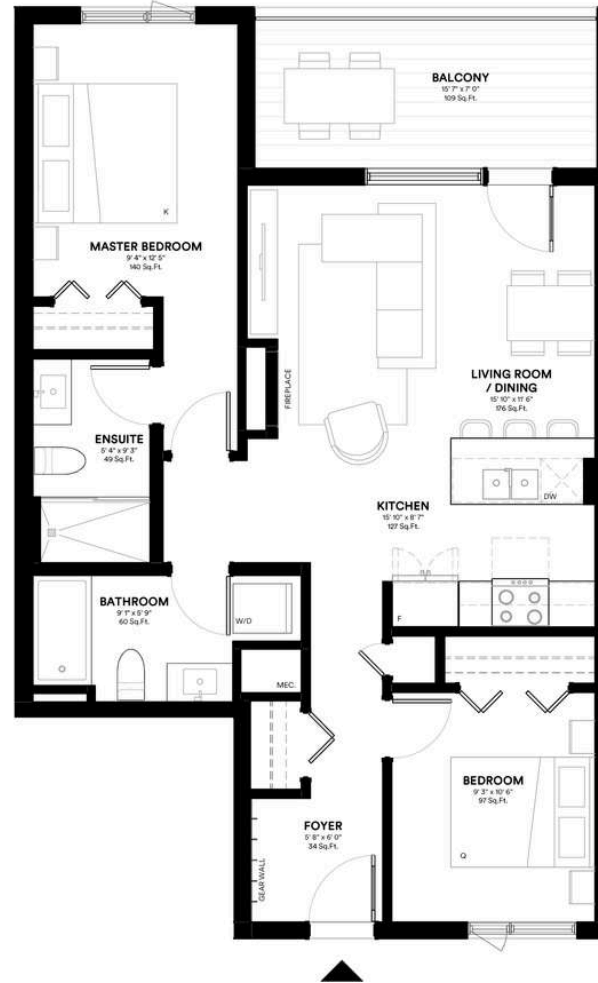

UNIT 12

2 Bed | 2 Bathroom

827 SQ.FT

Mountain views

Open air spa retreat

Underground parking

Welcome lounge

Bike storage & gear wall

Garden courtyard