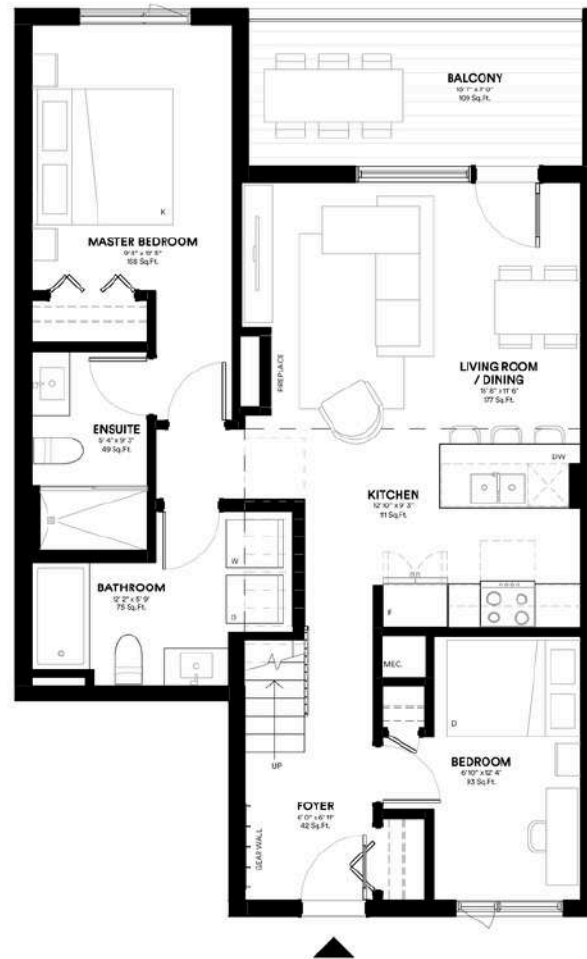

# UNIT 32

3 Bed | 2 Bathroom | Loft  
994 SQ.FT

Mountain views

Open air spa retreat

Underground parking

Welcome lounge

Bike storage & gear wall

Garden courtyard