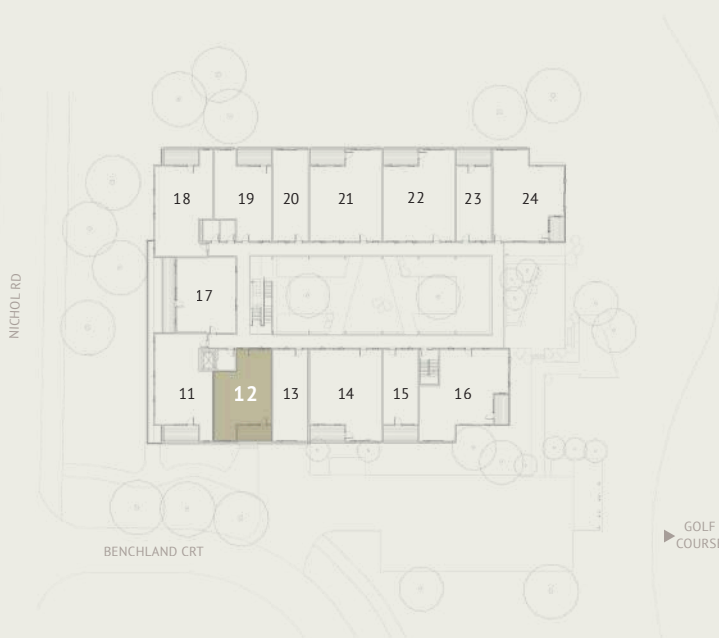

UNIT 12

2 Bed | 2 Bathroom

827 SQ.FT

Mountain views

Open air spa retreat

Underground parking

Welcome lounge

Bike storage & gear wall

Garden courtyard