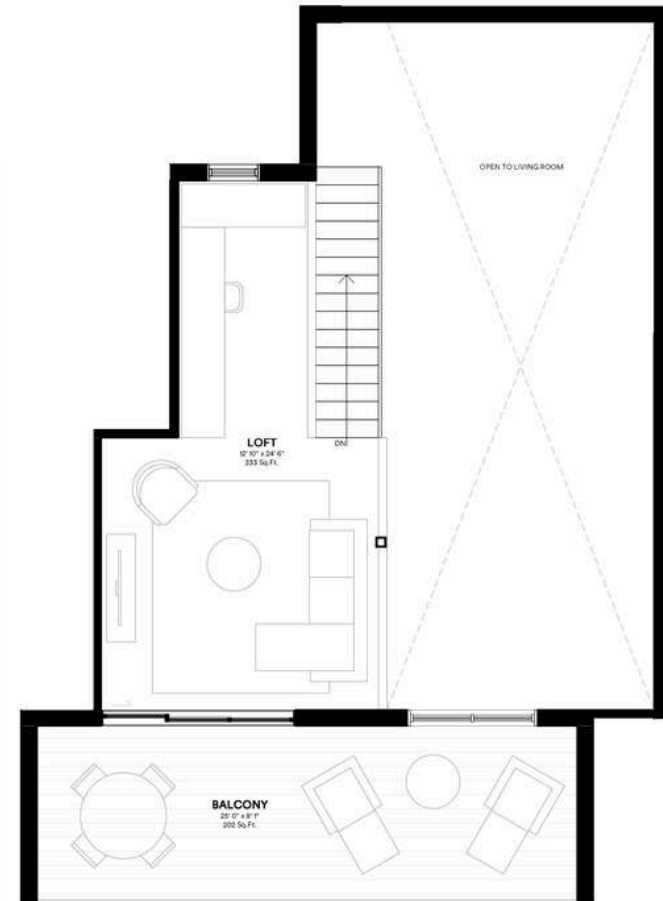

LOFT LEVEL | 243 Sq.Ft.