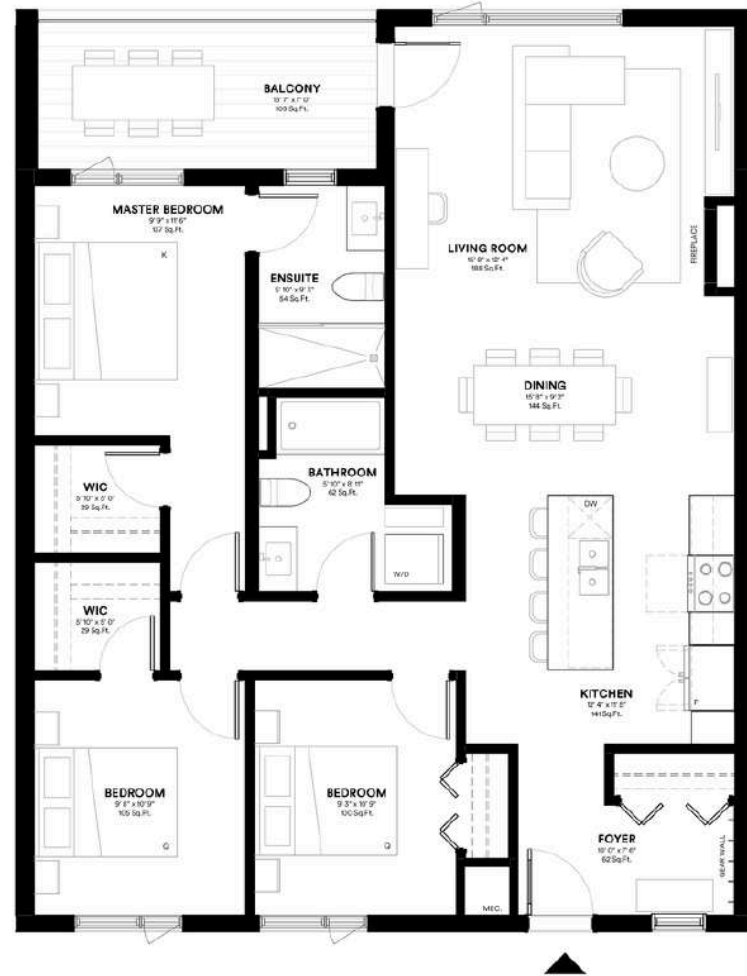

UNIT 14

3 Bed | 2 Bathroom

1193 SQ.FT

Mountain views

Open air spa retreat

Underground parking

Welcome lounge

Bike storage & gear wall

Garden courtyard