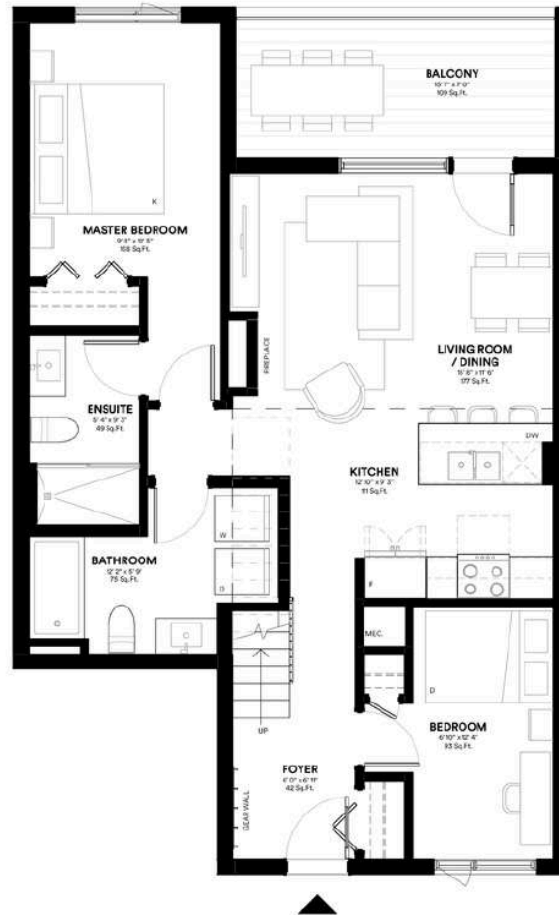

# UNIT 26

3 Bed | 2 Bathroom | Loft  
994 SQ.FT

Mountain views

Open air spa retreat

Underground parking

Welcome lounge

Bike storage & gear wall

Garden courtyard