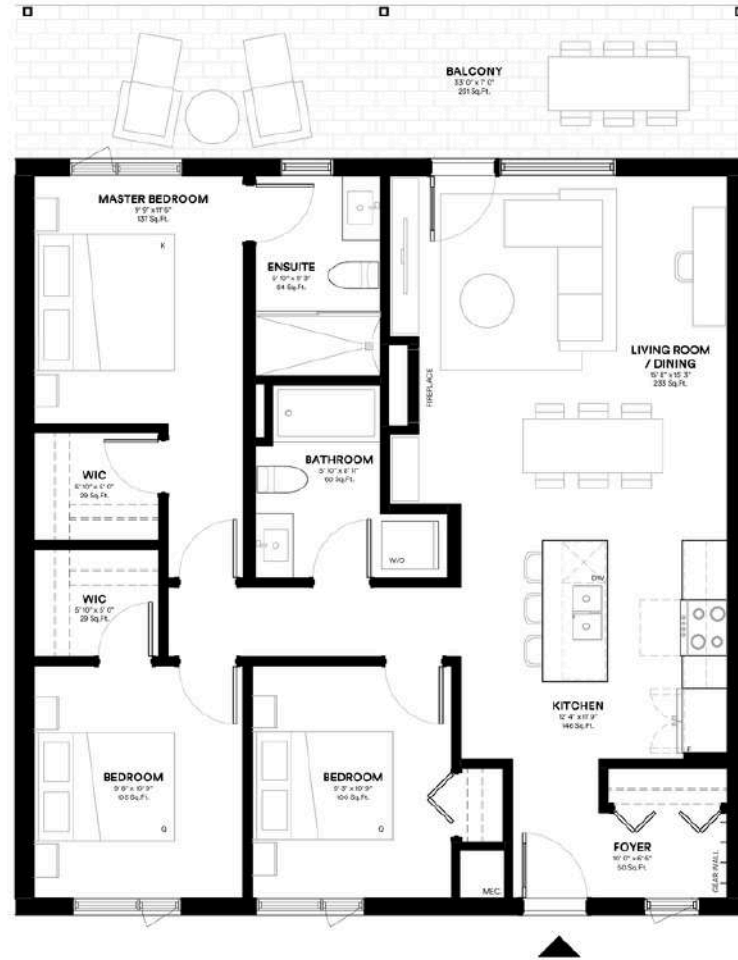

UNIT 7

3 Bed | 2 Bathroom

1078 SQ.FT

Mountain views

Open air spa retreat

Underground parking

Welcome lounge

Bike storage & gear wall

Garden courtyard