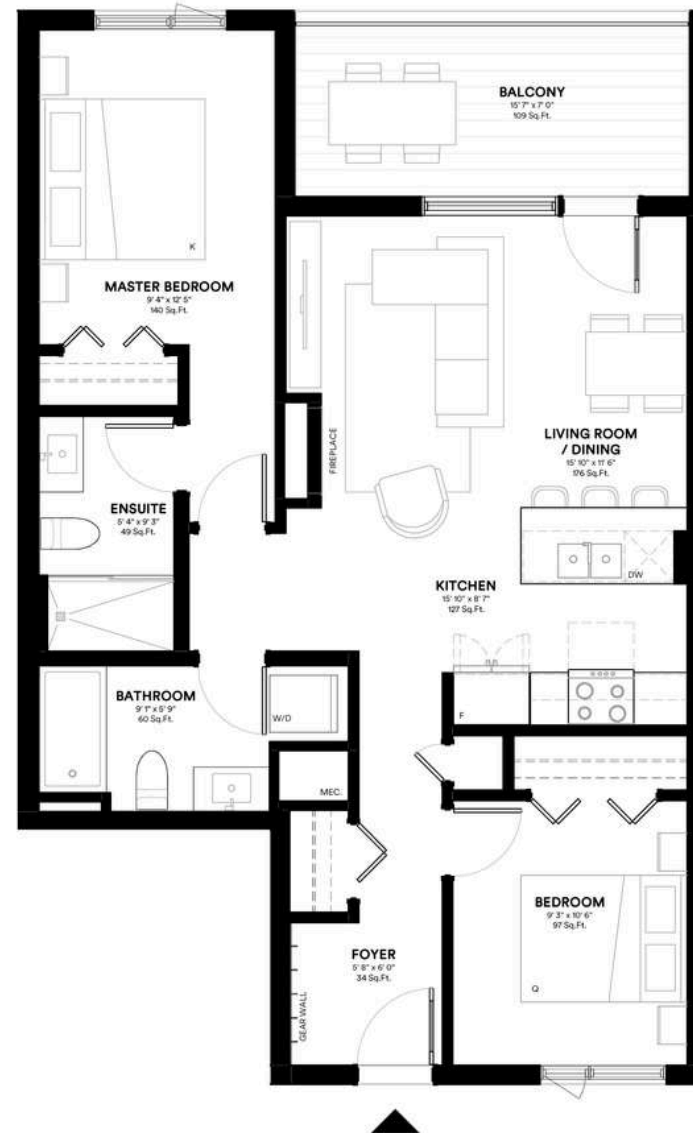

UNIT 19

3 Bed | 2 Bathroom

827 SQ.FT

Mountain views

Open air spa retreat

Underground parking

Welcome lounge

Bike storage & gear wall

Garden courtyard