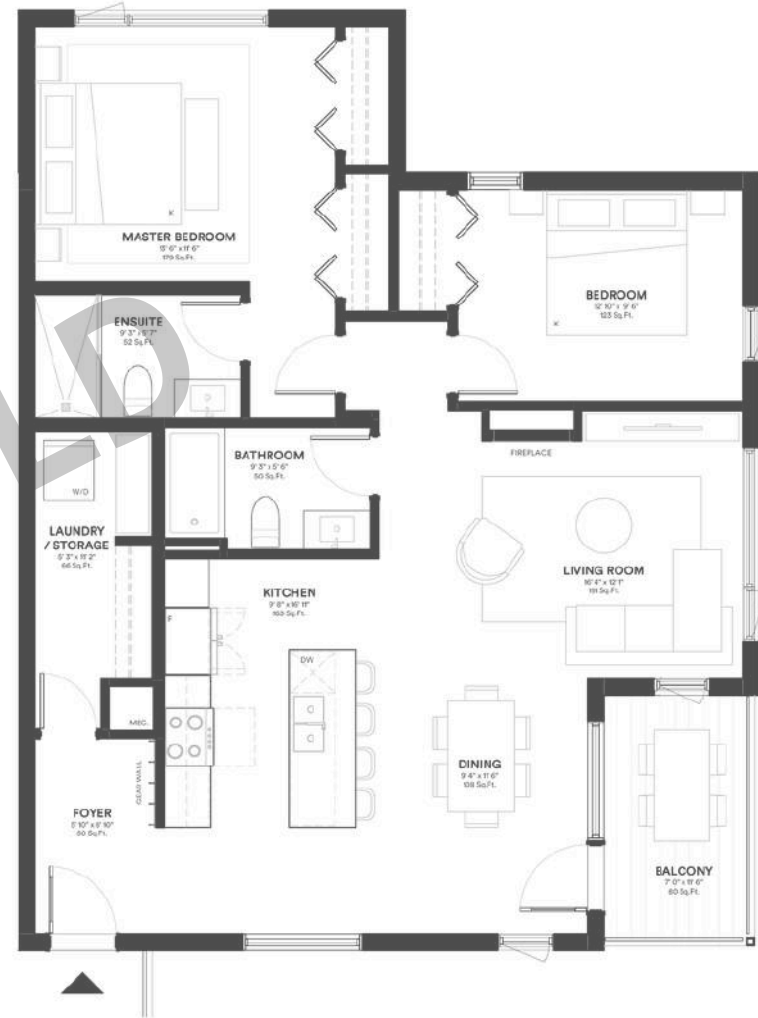

UNIT 24

2 Bed | 2 Bathroom

1104 SQ.FT

Mountain views

Open air spa retreat

Underground parking

Welcome lounge

Bike storage & gear wall

Garden courtyard

SOLO

NICHOL RD

BENCHLAND CRT

GOLF COURSE