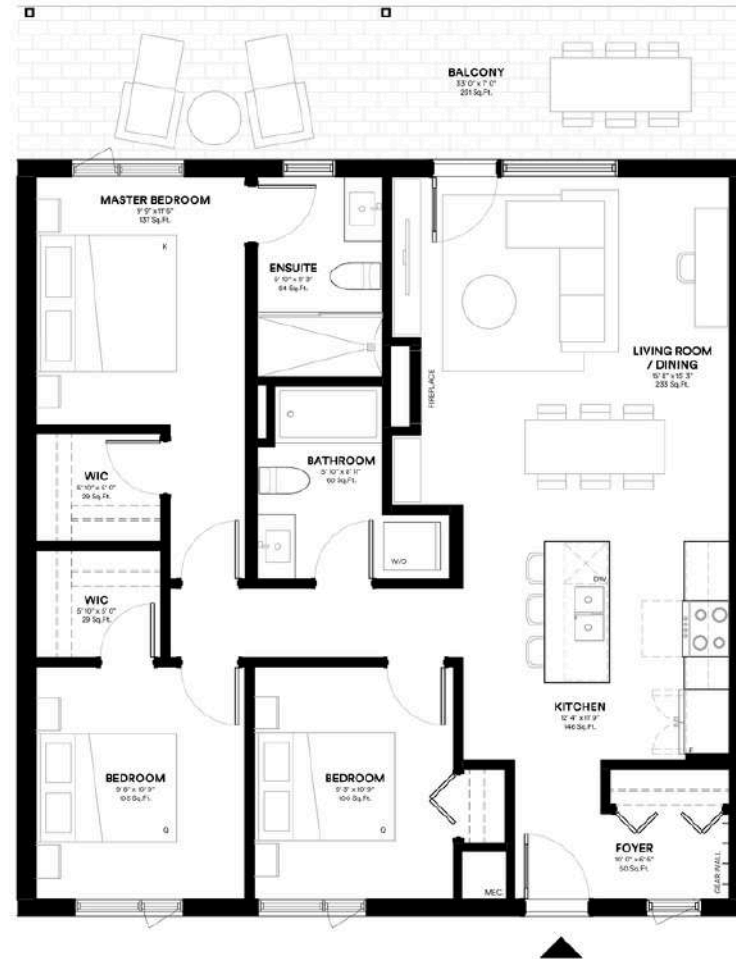

# UNIT 8

3 Bed | 2 Bathroom  
1078 SQ.FT

Mountain views

Open air spa retreat

Underground parking

Welcome lounge

Bike storage & gear wall

Garden courtyard