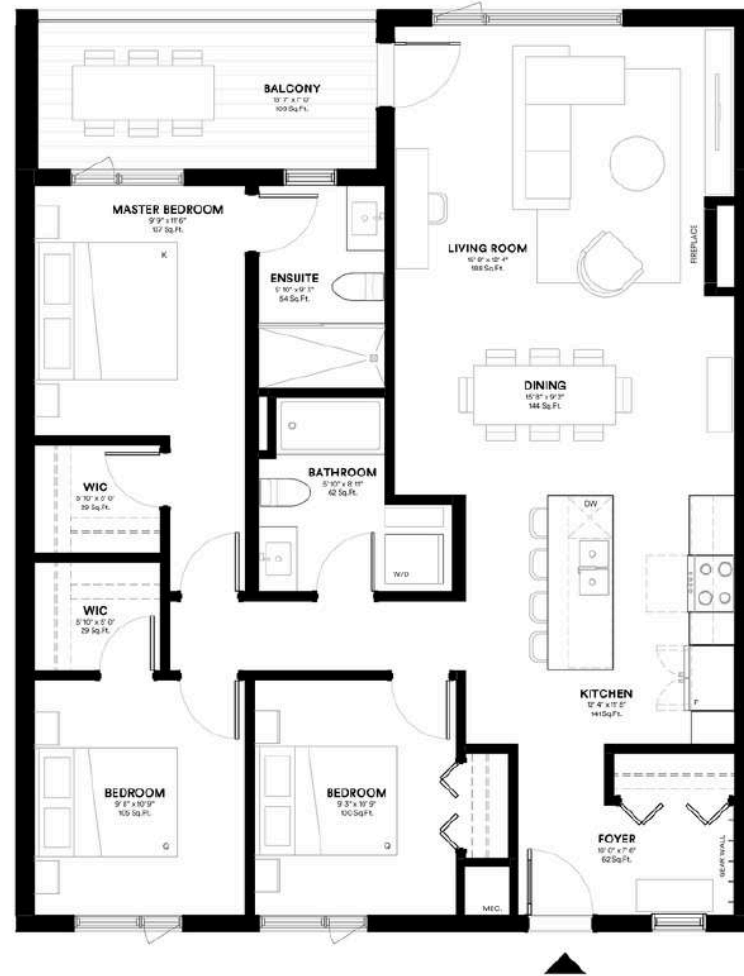

UNIT 21

3 Bed | 2 Bathroom

1193 SQ.FT

Mountain views

Open air spa retreat

Underground parking

Welcome lounge

Bike storage & gear wall

Garden courtyard