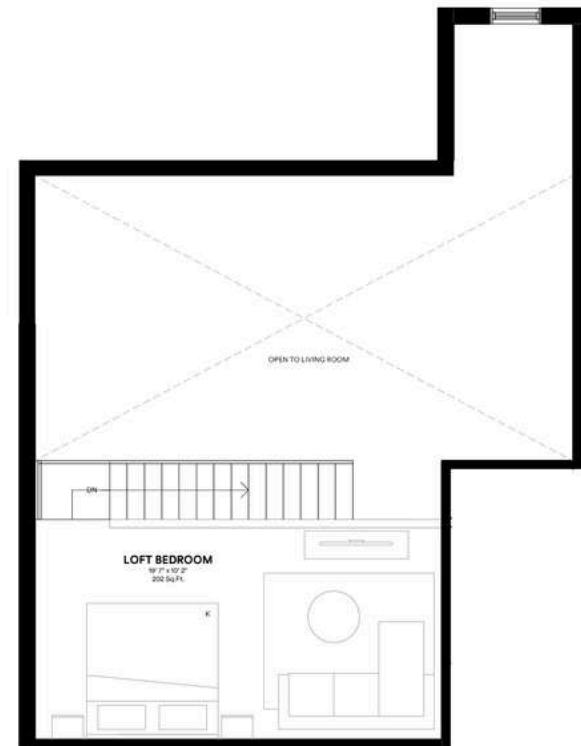

LOFT LEVEL | 208 Sq.Ft.