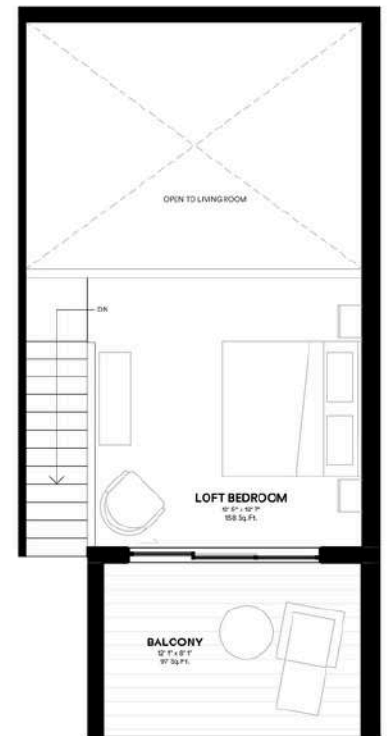

LOFT LEVEL | 167 Sq.Ft.