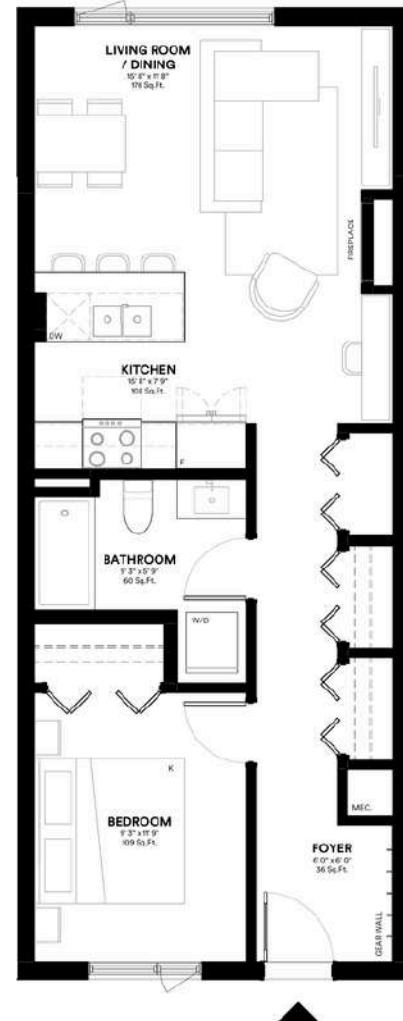

UNIT 13

1 Bed | 1 Bathroom

640 SQ.FT

Mountain views

Open air spa retreat

Underground parking

Welcome lounge

Bike storage & gear wall

Garden courtyard