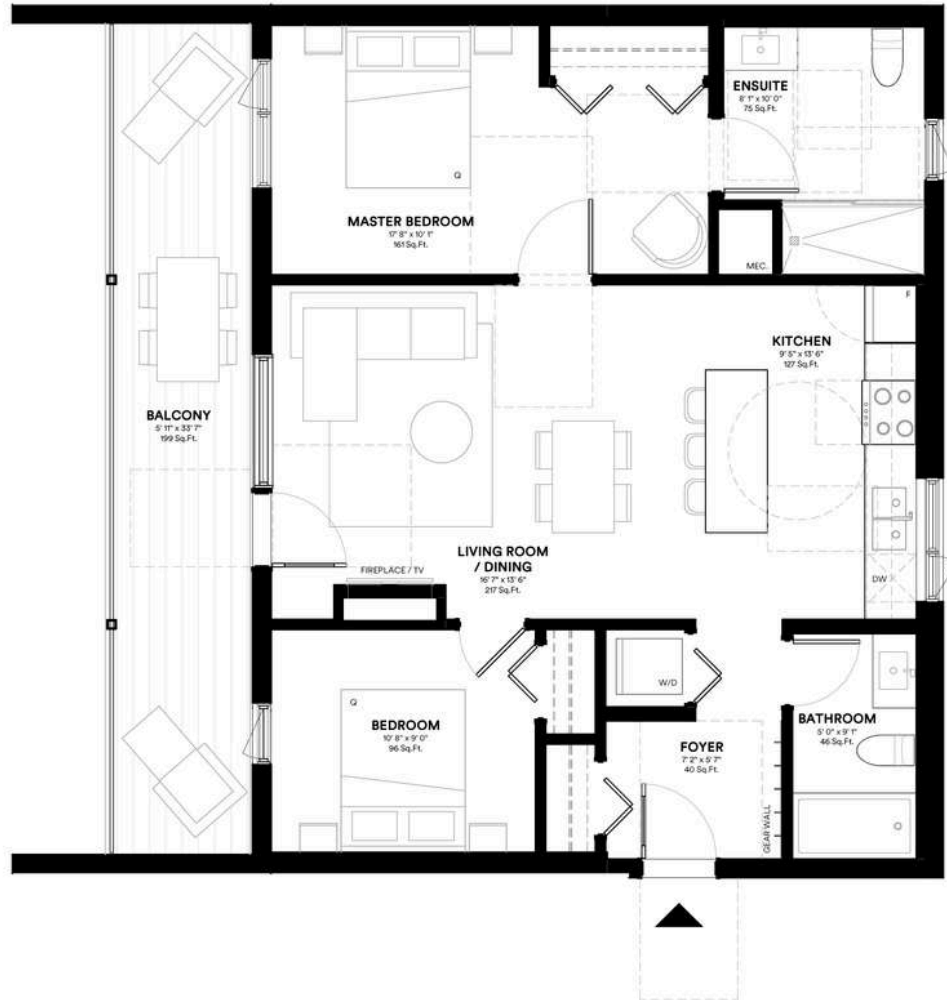

UNIT 17

3 Bed | 2 Bathroom

886 SQ.FT

Mountain views

Open air spa retreat

Underground parking

Welcome lounge

Bike storage & gear wall

Garden courtyard

NICHOL RD

BENCHLAND CRT

GOLF COURSE