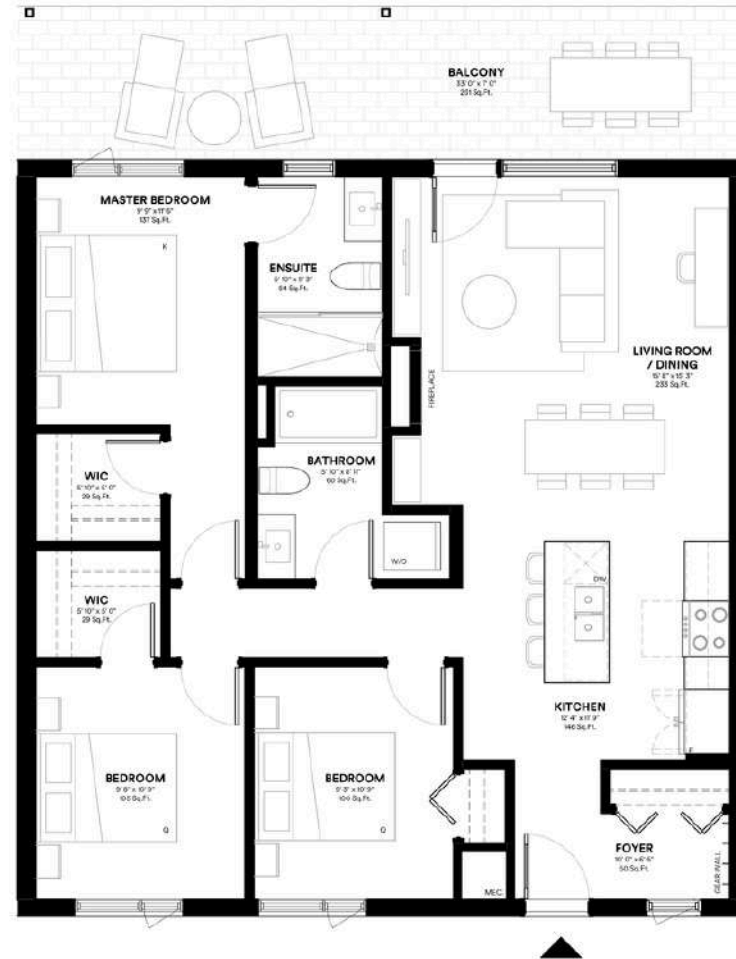

# UNIT 1

3 Bed | 2 Bathroom  
1078 SQ.FT

Mountain views

Open air spa retreat

Underground parking

Welcome lounge

Bike storage & gear wall

Garden courtyard