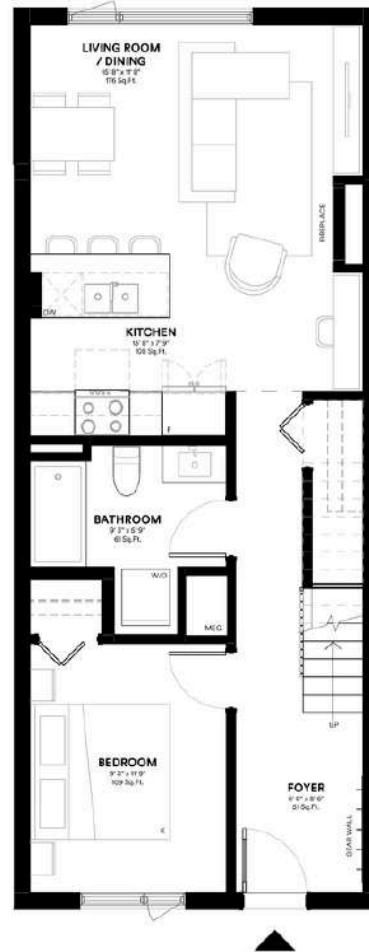

# UNIT 27

2 Bed | 1 Bathroom | Loft  
800 SQ.FT

Mountain views

Open air spa retreat

Underground parking

Welcome lounge

Bike storage & gear wall

Garden courtyard