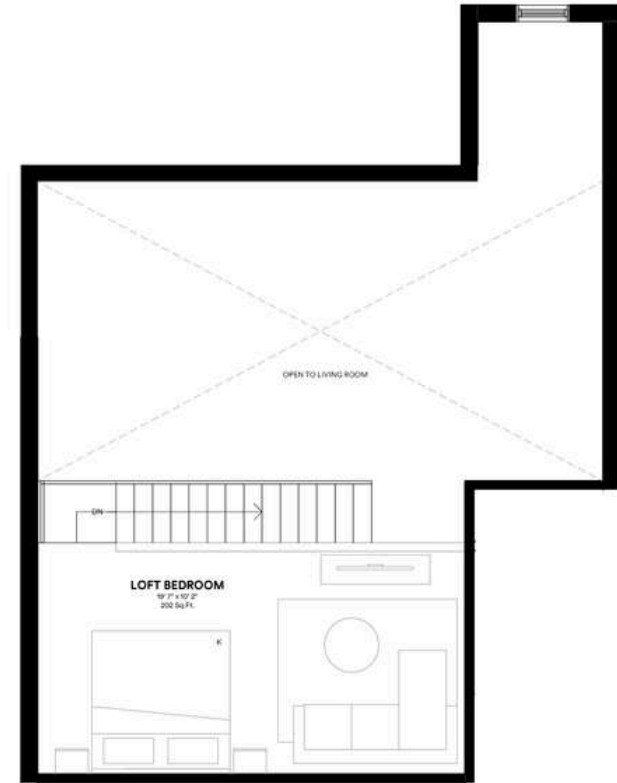

LOFT LEVEL | 208 Sq.Ft.