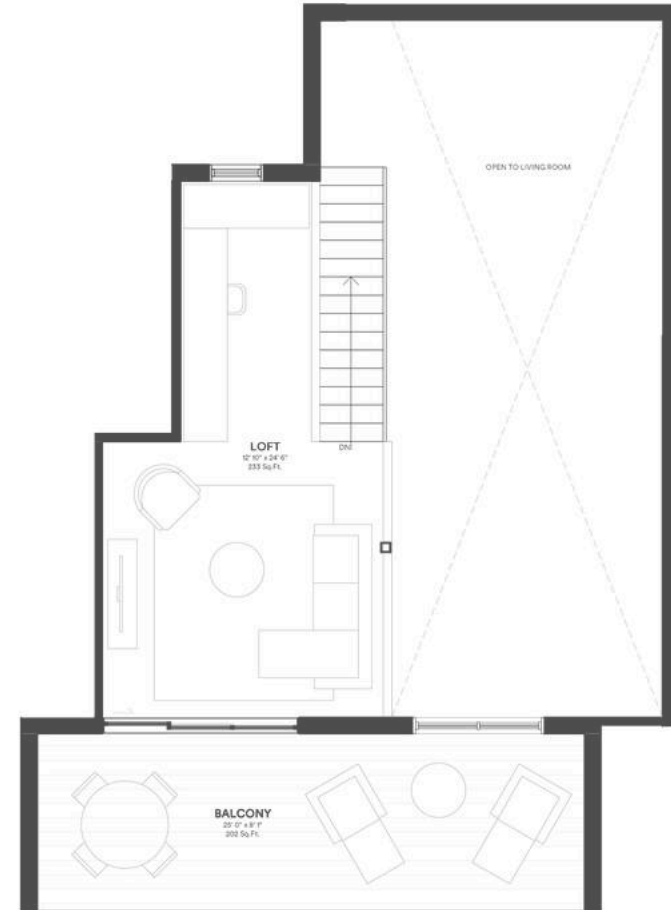

# UNIT 35

3 Bed | 2 Bathroom | Loft  
1436 SQ.FT

Mountain views

Open air spa retreat

Underground parking

Welcome lounge

Bike storage & gear wall

Garden courtyard