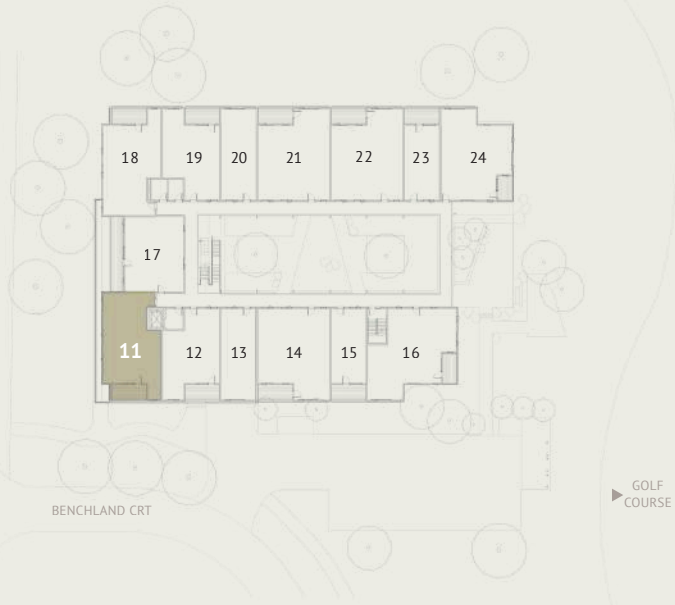

UNIT 11

2 Bed | 2 Bathroom

1007 SQ.FT

Mountain views

Open air spa retreat

Underground parking

Welcome lounge

Bike storage & gear wall

Garden courtyard