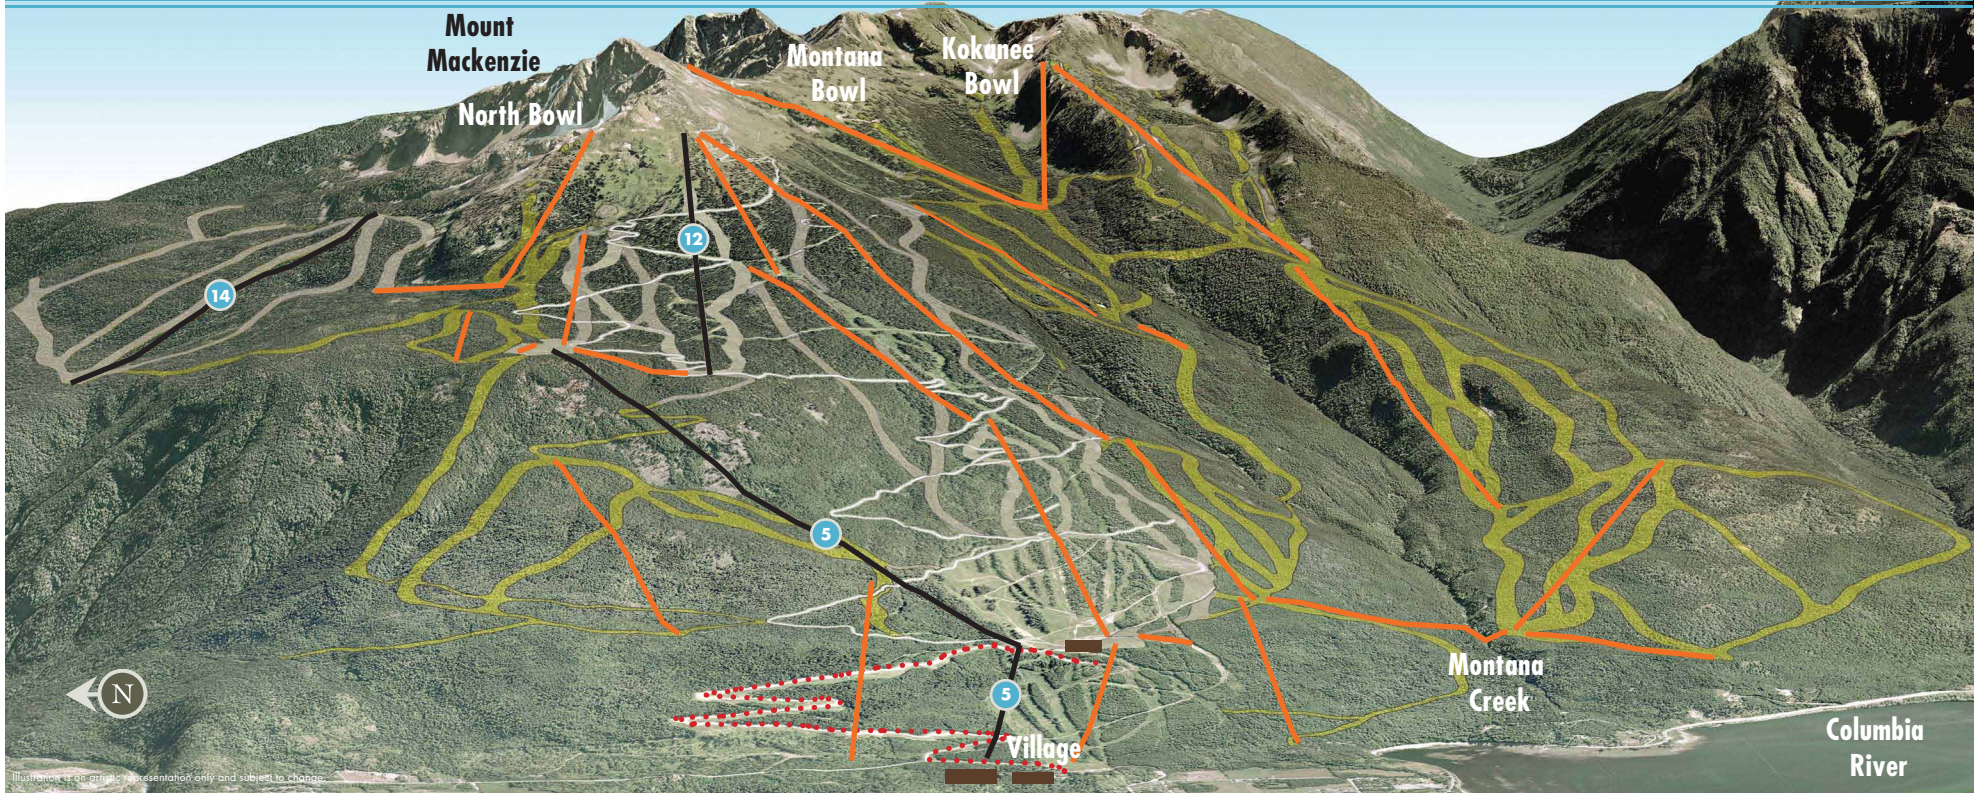

# MOUNTAIN MASTER PLAN

— Lifts Now Open

— Future Proposed Lifts

..... Mountain Road

- 5 Revelation Gondola
- 12 The Stoke Lift - Quad
- 14 The Ripper Chair - Quad

- Existing Ski Run Clearings
- Proposed Ski Run Clearings
- Resort Buildings